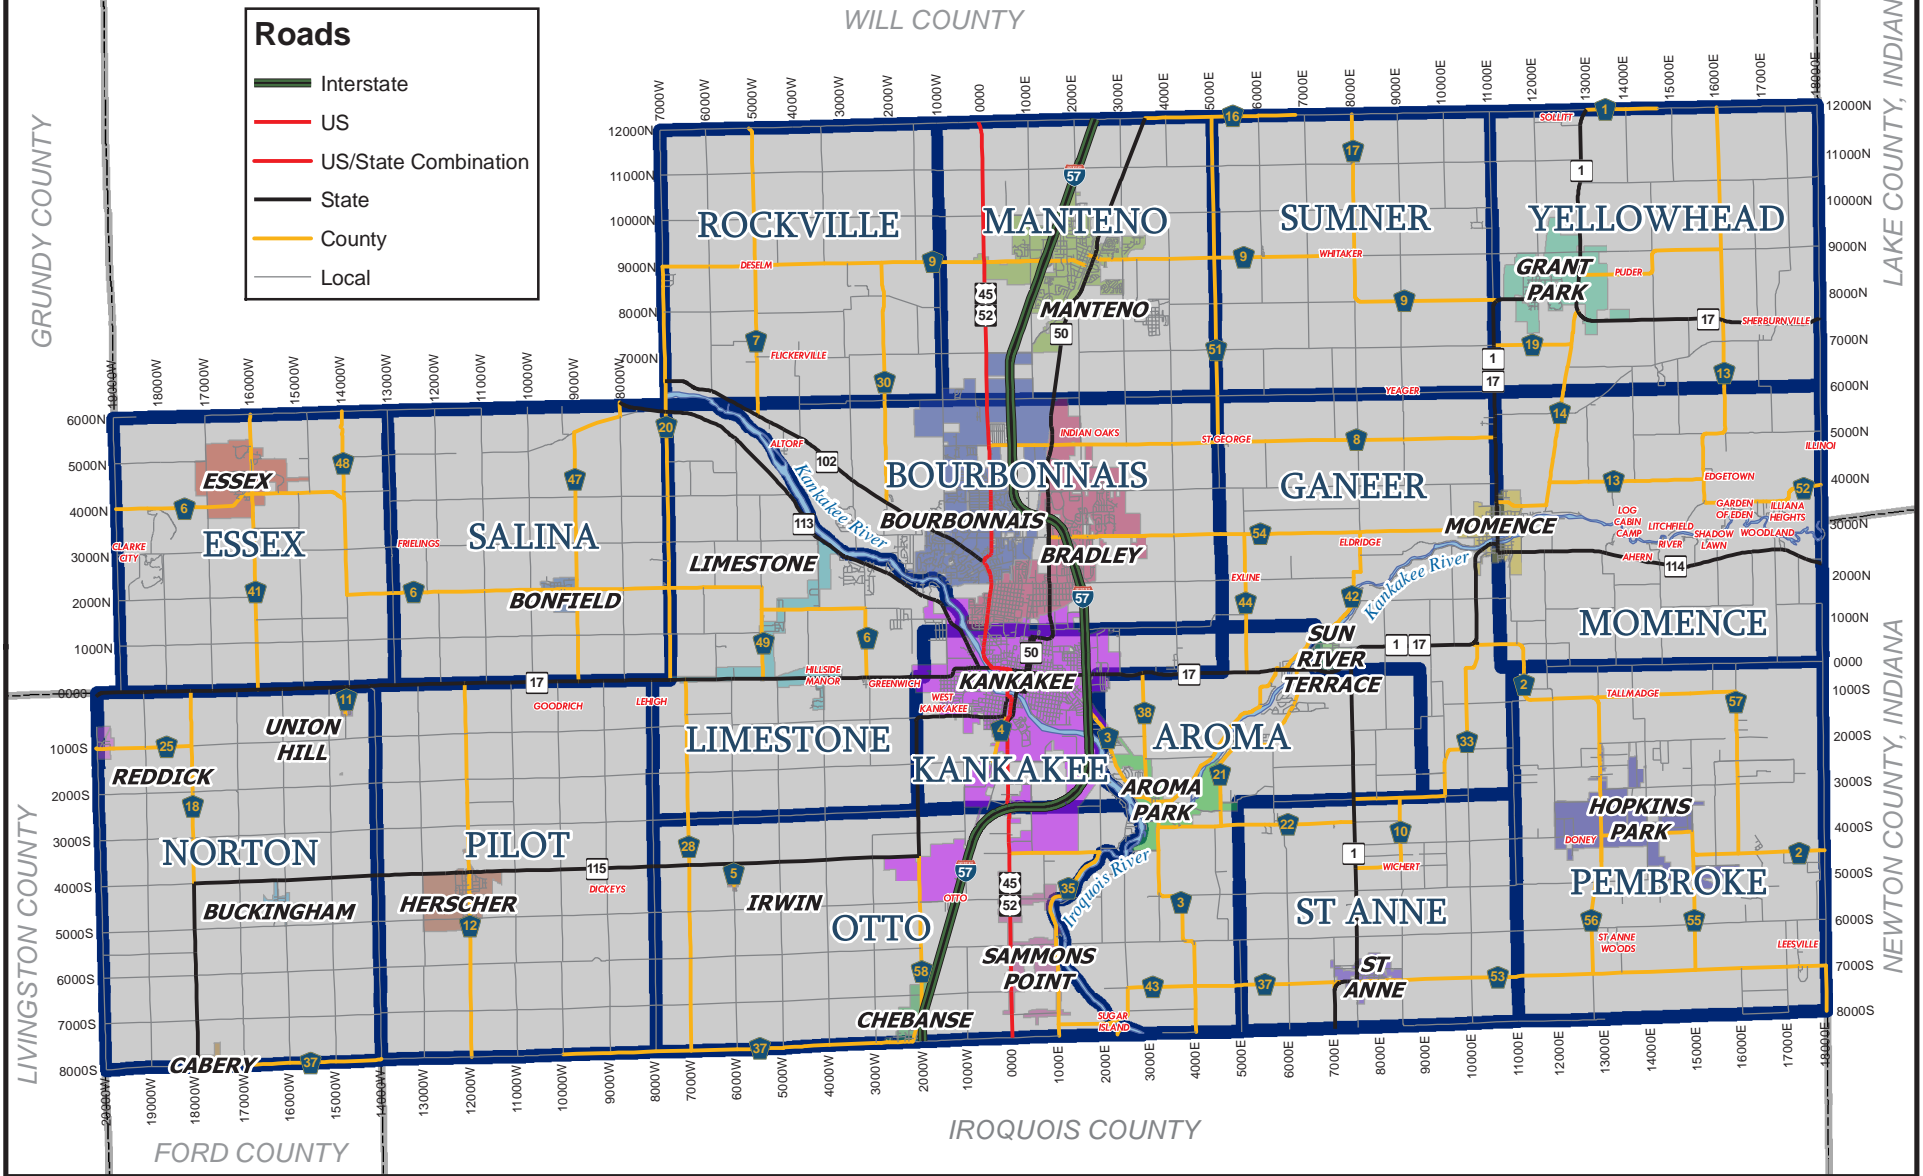

Kankakee County, Illinois Overview Map

Roads

- █ Interstate
- █ US
- █ US/State Combination
- █ State
- █ County
- █ Local

Kankakee County provides this map "as-is". To the maximum extent permitted by law, Kankakee County disclaims all warranties, express or implied, regarding the map, including but not limited to, its fitness for a particular purpose, its quality, its currentness, or its spatial accuracy. In no event shall Kankakee County have any liability whatsoever for payment of any indirect, special, incidental, tort, or consequential damages of any kind, including, but not limited to, loss of business, loss of profits or investment, or the like.

Created May 2008

Prepared by:
 County of Kankakee
 GIS Department
 189 E Court St
 Kankakee, IL 60901
 (815) 937-2986
www.k3gis.com