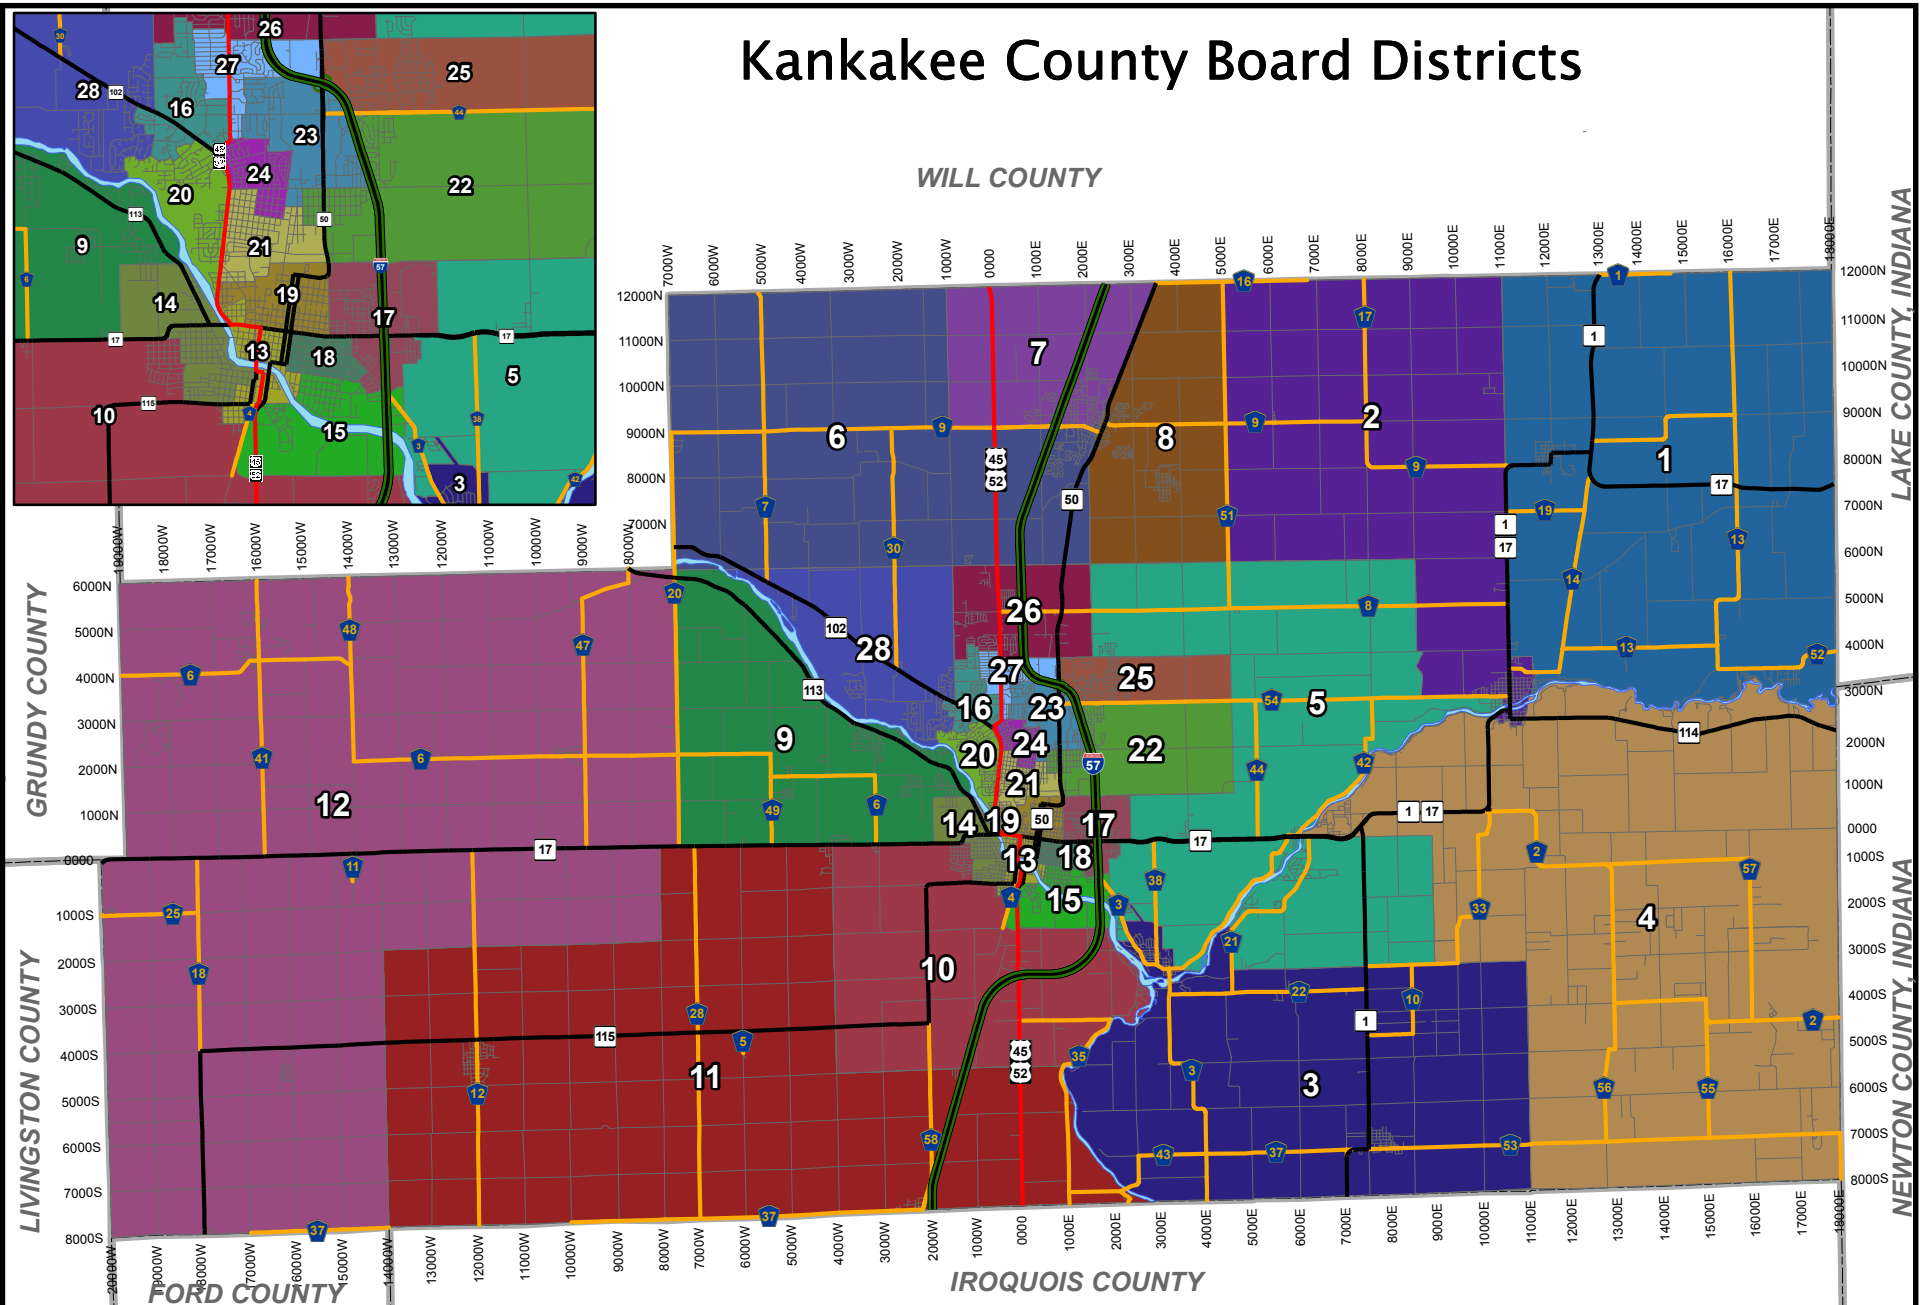

Kankakee County Board Districts

Created December 2012

Prepared by:
County of Kankakee
GIS Department
189 E Court St
Kankakee, IL 60901
(815) 937-2986
www.k3gis.com