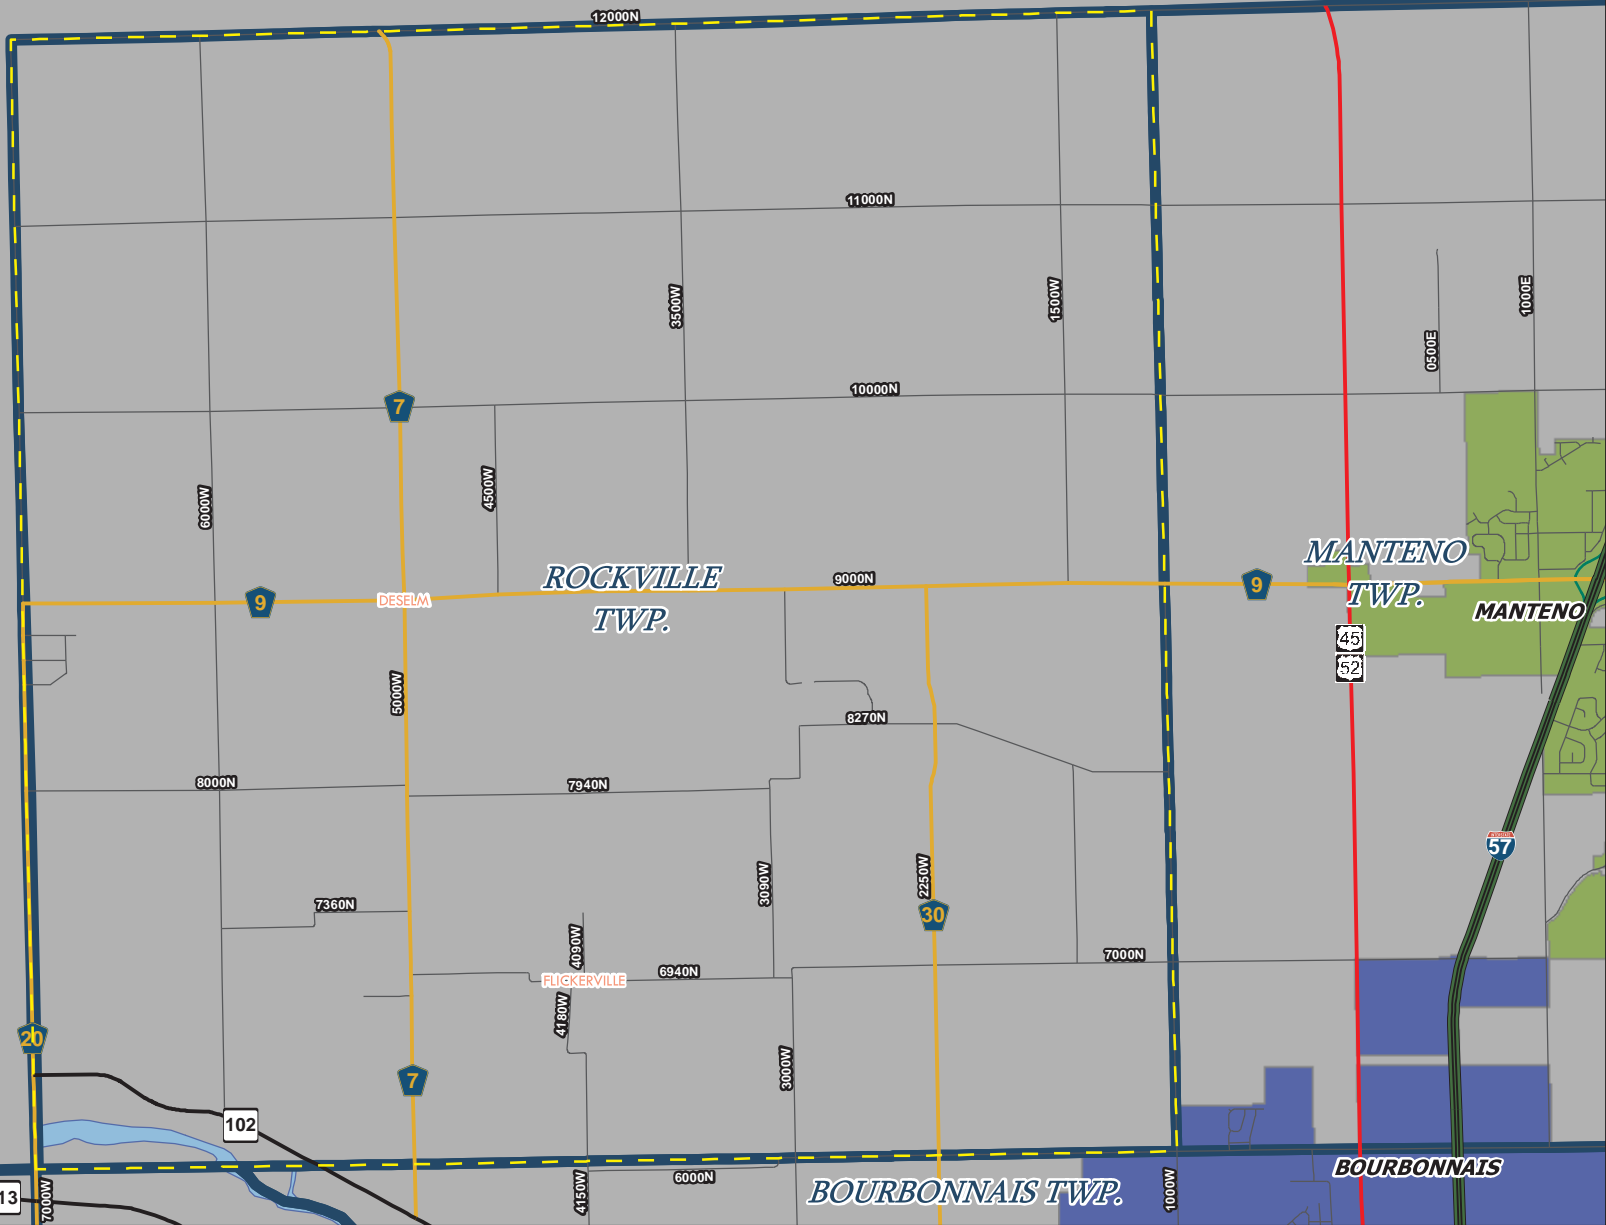

WILL CO.

Kankakee County provides this map "As-Is".  
 To the maximum extent permitted by law, Kankakee County disclaims all warranties, express or implied, regarding the map, including but not limited to, its fitness for a particular purpose, its quality, its currentness, or its spatial accuracy. In no event shall Kankakee County have any liability whatsoever for payment of any indirect, special, incidental, tort, or consequential damages of any kind, including, but not limited to, loss of business, loss of profits or investment, or the like.

## ROCKVILLE TWP. KANKAKEE COUNTY, ILLINOIS

Created June 2008

Roads	
	Ramp
	Interstate
	US
	US/State Combination
	State
	County
	Local

Prepared by:  
 County of Kankakee  
 GIS Department  
 189 E Court St  
 Kankakee, IL 60901  
 (815) 937-2986  
 www.k3gis.com